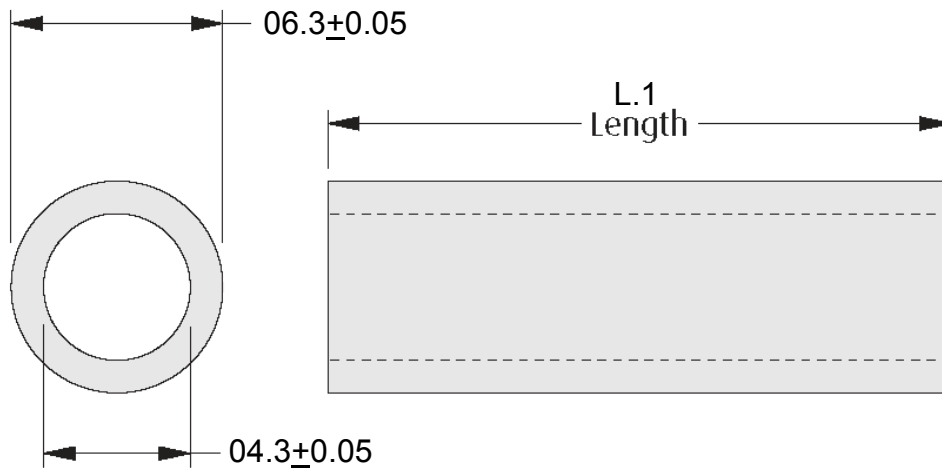

## M3 Clearance Spacers Nickel Plated Brass

Part No.	Length mm L.1	Material
SCB30FF03	3.0	Nickel Plated Brass
SCB30FF04	4.0	Nickel Plated Brass
SCB30FF05	5.0	Nickel Plated Brass
SCB30FF06	6.0	Nickel Plated Brass
SCB30FF07	7.0	Nickel Plated Brass
SCB30FF08	8.0	Nickel Plated Brass
SCB30FF09*	9.0	Nickel Plated Brass
SCB30FF10	10.0	Nickel Plated Brass
SCB30FF11*	11.0	Nickel Plated Brass
SCB30FF12	12.0	Nickel Plated Brass
SCB30FF14	14.0	Nickel Plated Brass